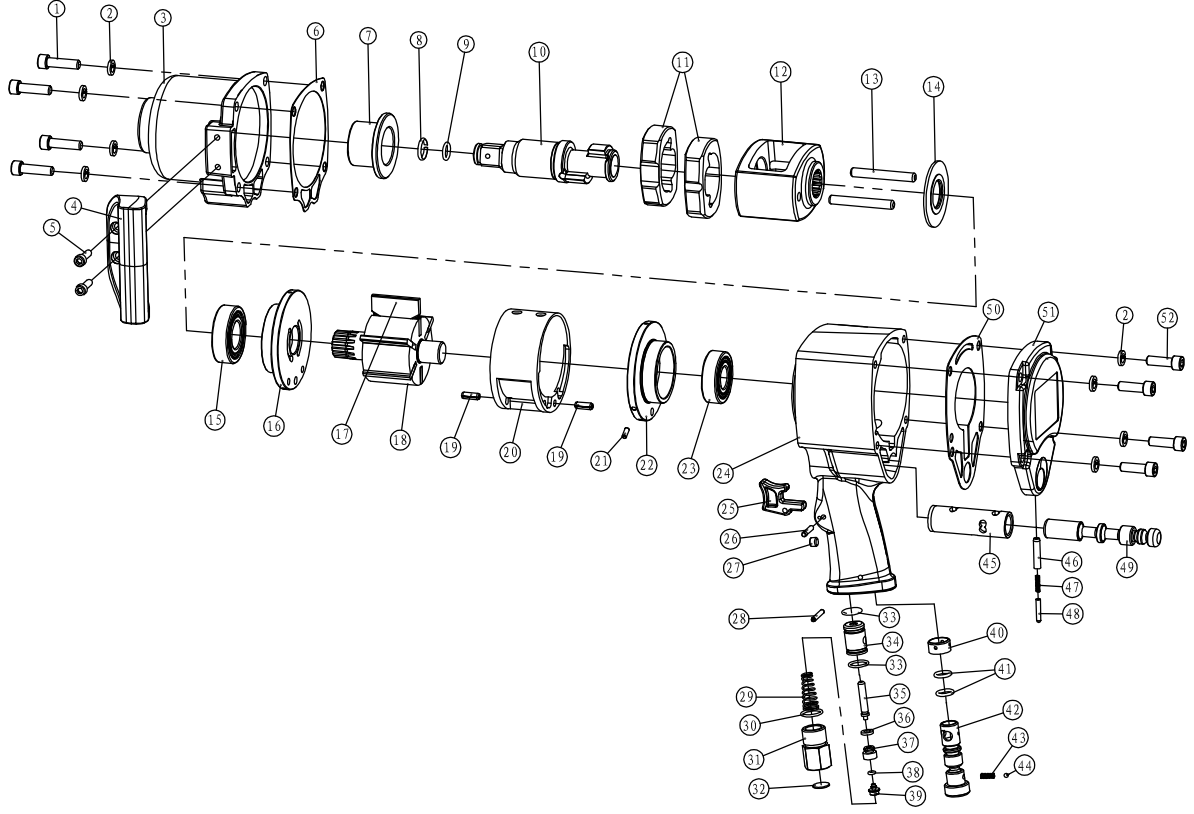

AT-265 **GAV** HAVALI SOMUN SÖKME

No.	Parça Adı	Adet	No.	Parça Adı	Adet
1	hex screw	4	27	screw	1
2	gasket	8	28	pin	1
3	hammer case	1	29	spring	1
4	D-handle	1	30	O ring	1
5	hex screw	2	31	air inlet	1
6	gasket	1	32	air inlet screen	1
7	anvil bushing	1	33	O ring	2
8	circlip	1	34	valve bushing	1
9	O ring	1	35	pin	1
10	anvil	1	36	O ring	1
11	hammer	2	37	inlet valve	1
12	hammer cage	1	38	O ring	1
13	pin	2	39	inlet valve	1
14	gasket	1	40	bushing	1
15	bearing	1	41	O ring	2
16	front end plate	1	42	timing button	1
17	vane	6	43	spring	1
18	rotor	1	44	steel ball	1
19	pin	2	45	throttle bushing	1
20	cylinder	1	46	direction bushing	1
21	pin	1	47	spring	1
22	rear end plate	1	48	pin	1
23	bearing	1	49	throttle core	1
24	handle set	1	50	gasket	1
25	trigger	1	51	back cover	1
26	pin	1	52	hex screw	4